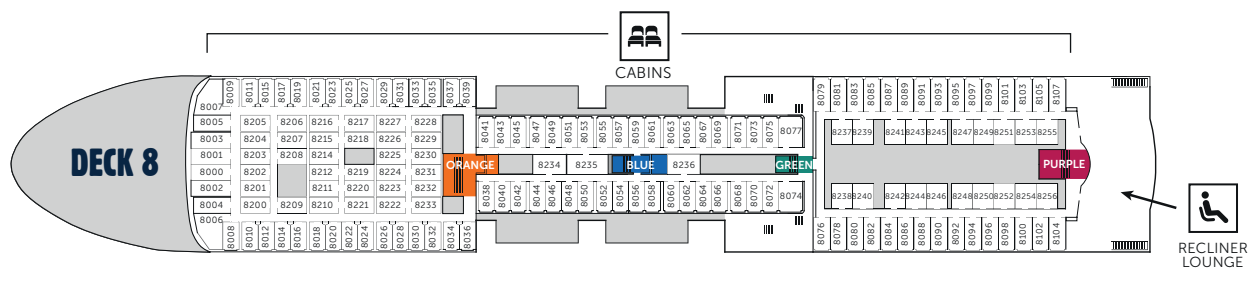

# SHIP MAP

- Orange lift & stairwell
- Blue lift & stairwell
- Green stairwell
- Purple stairwell
- Baby change facility
- No passenger access