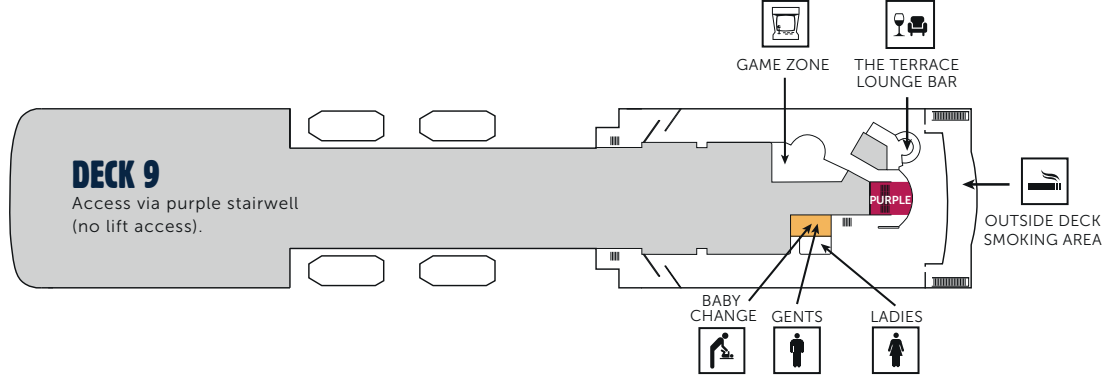

# SHIP MAP

- Orange lift & stairwell
- Blue lift & stairwell
- Green stairwell
- Purple stairwell
- Baby change facility
- No passenger access