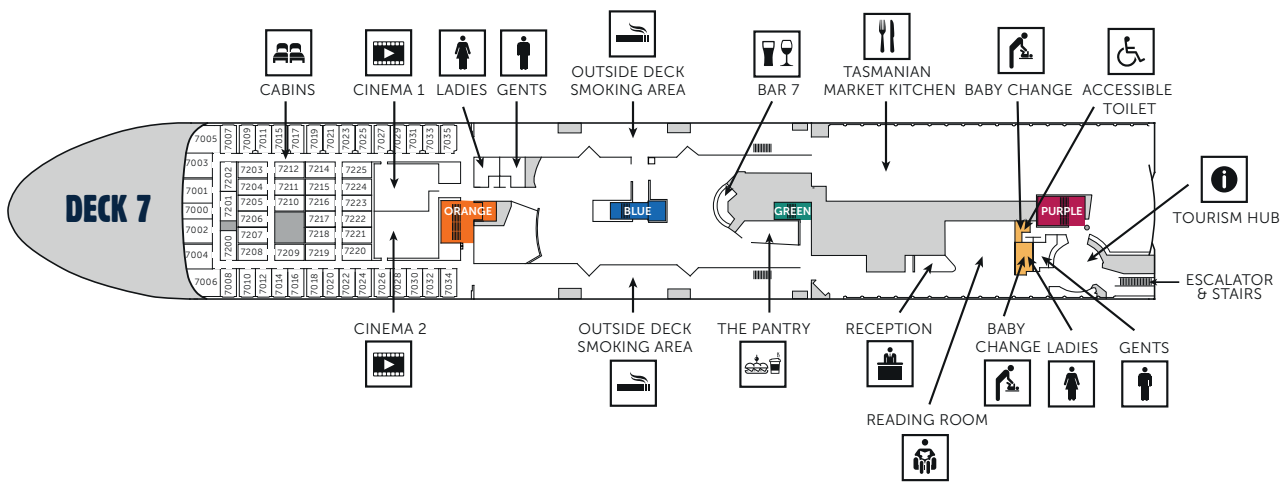

# SHIP MAP

- Orange lift & stairwell
- Blue lift & stairwell
- Green stairwell
- Purple stairwell
- Baby change facility
- No passenger access