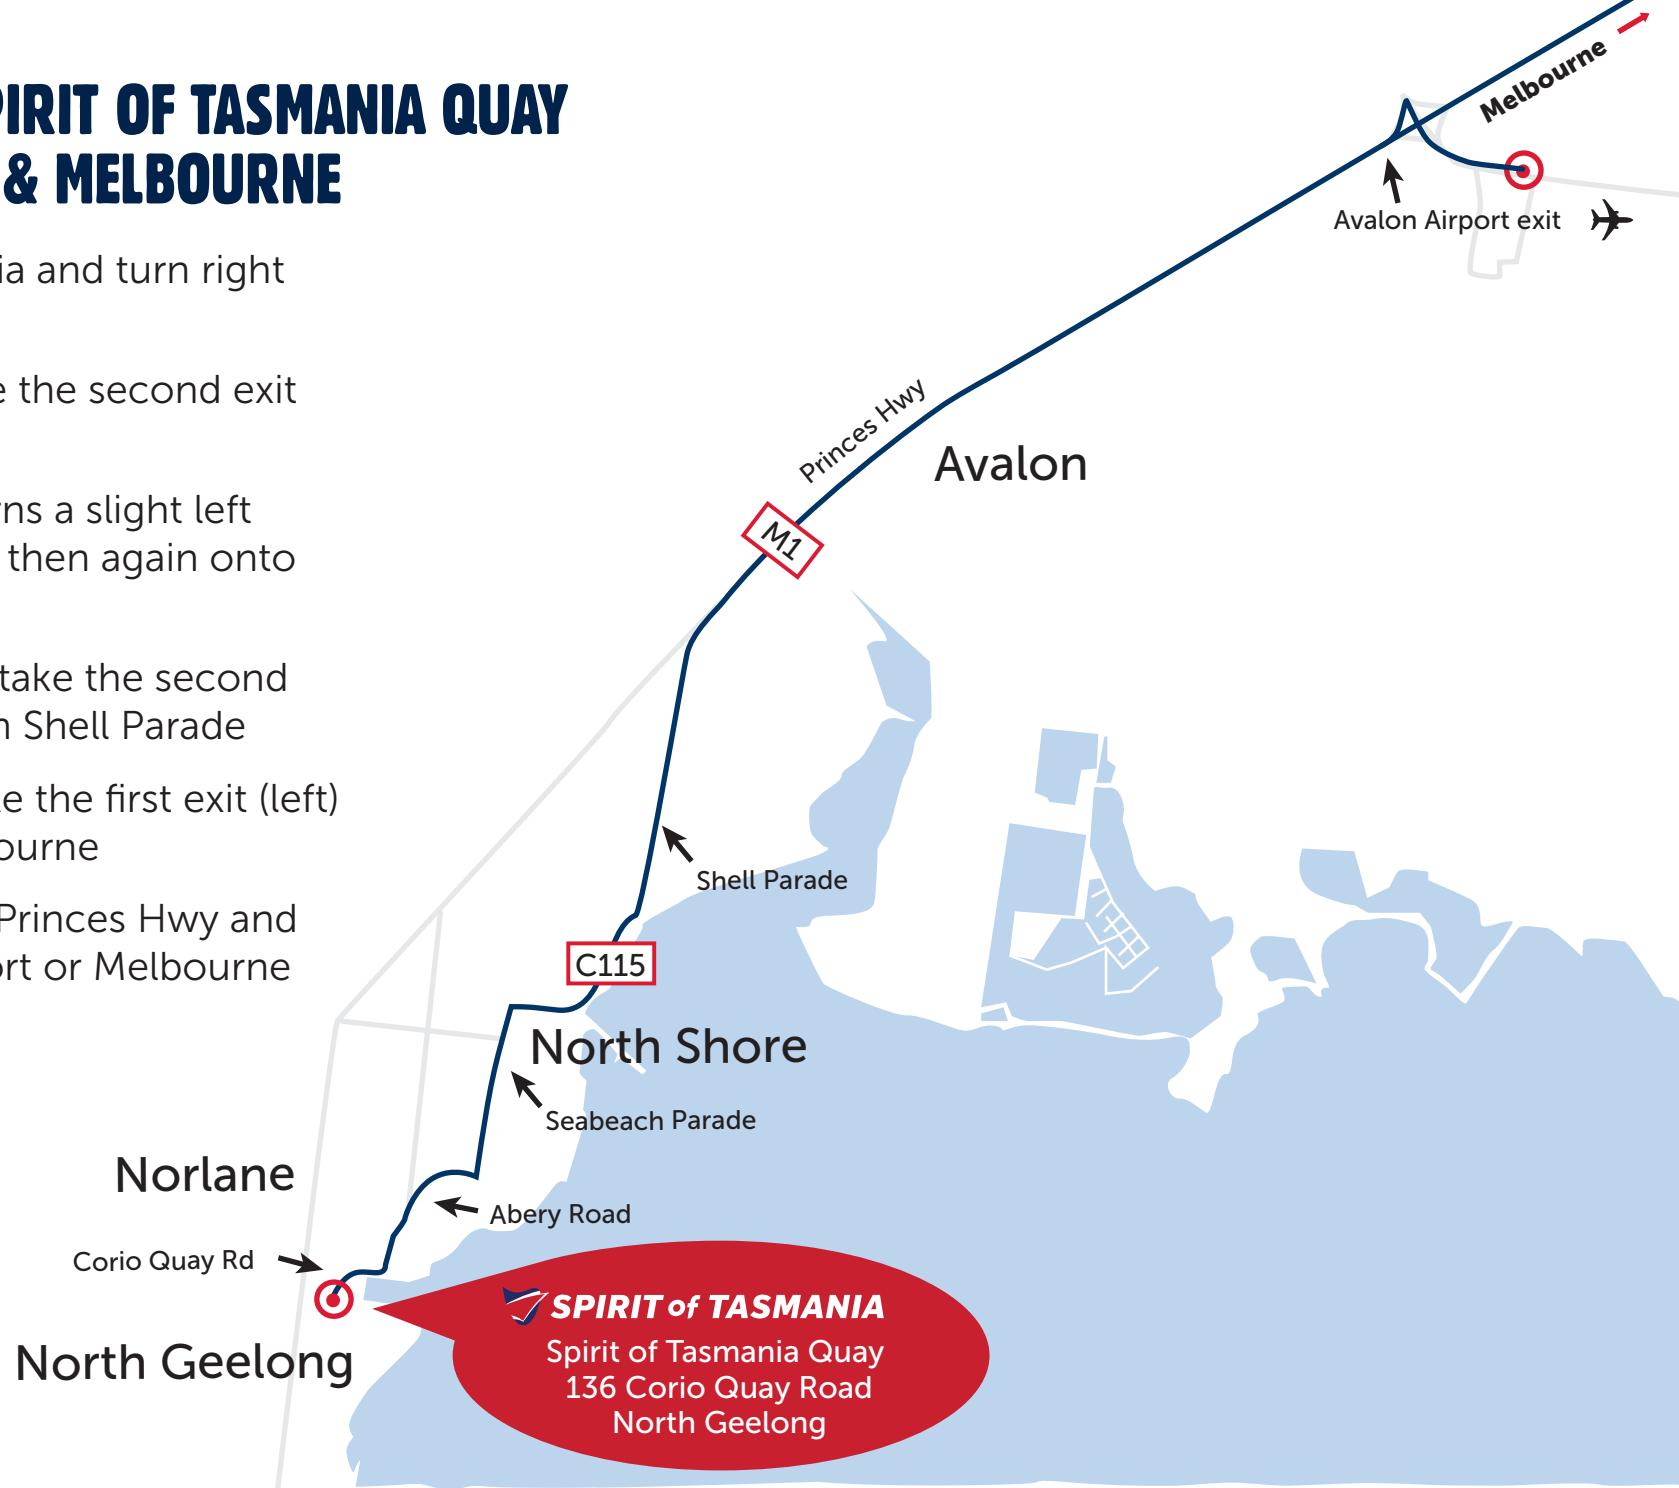

DIRECTIONS FROM SPIRIT OF TASMANIA QUAY TO AVALON AIRPORT & MELBOURNE

Disembark Spirit of Tasmania and turn right onto Corio Quay Road

At the first roundabout, take the second exit (ahead) onto Aberly Road

Continue on as the road turns a slight left onto Seabeach Parade, and then again onto Shell Parade

At the second roundabout, take the second left (ahead) and continue on Shell Parade

At the third roundabout, take the first exit (left) and follow signage to Melbourne

Turn right and merge onto Princes Hwy and follow signs to Avalon Airport or Melbourne

Norlane
Corio Quay Rd
North Geelong

SPIRIT of TASMANIA
Spirit of Tasmania Quay
136 Corio Quay Road
North Geelong