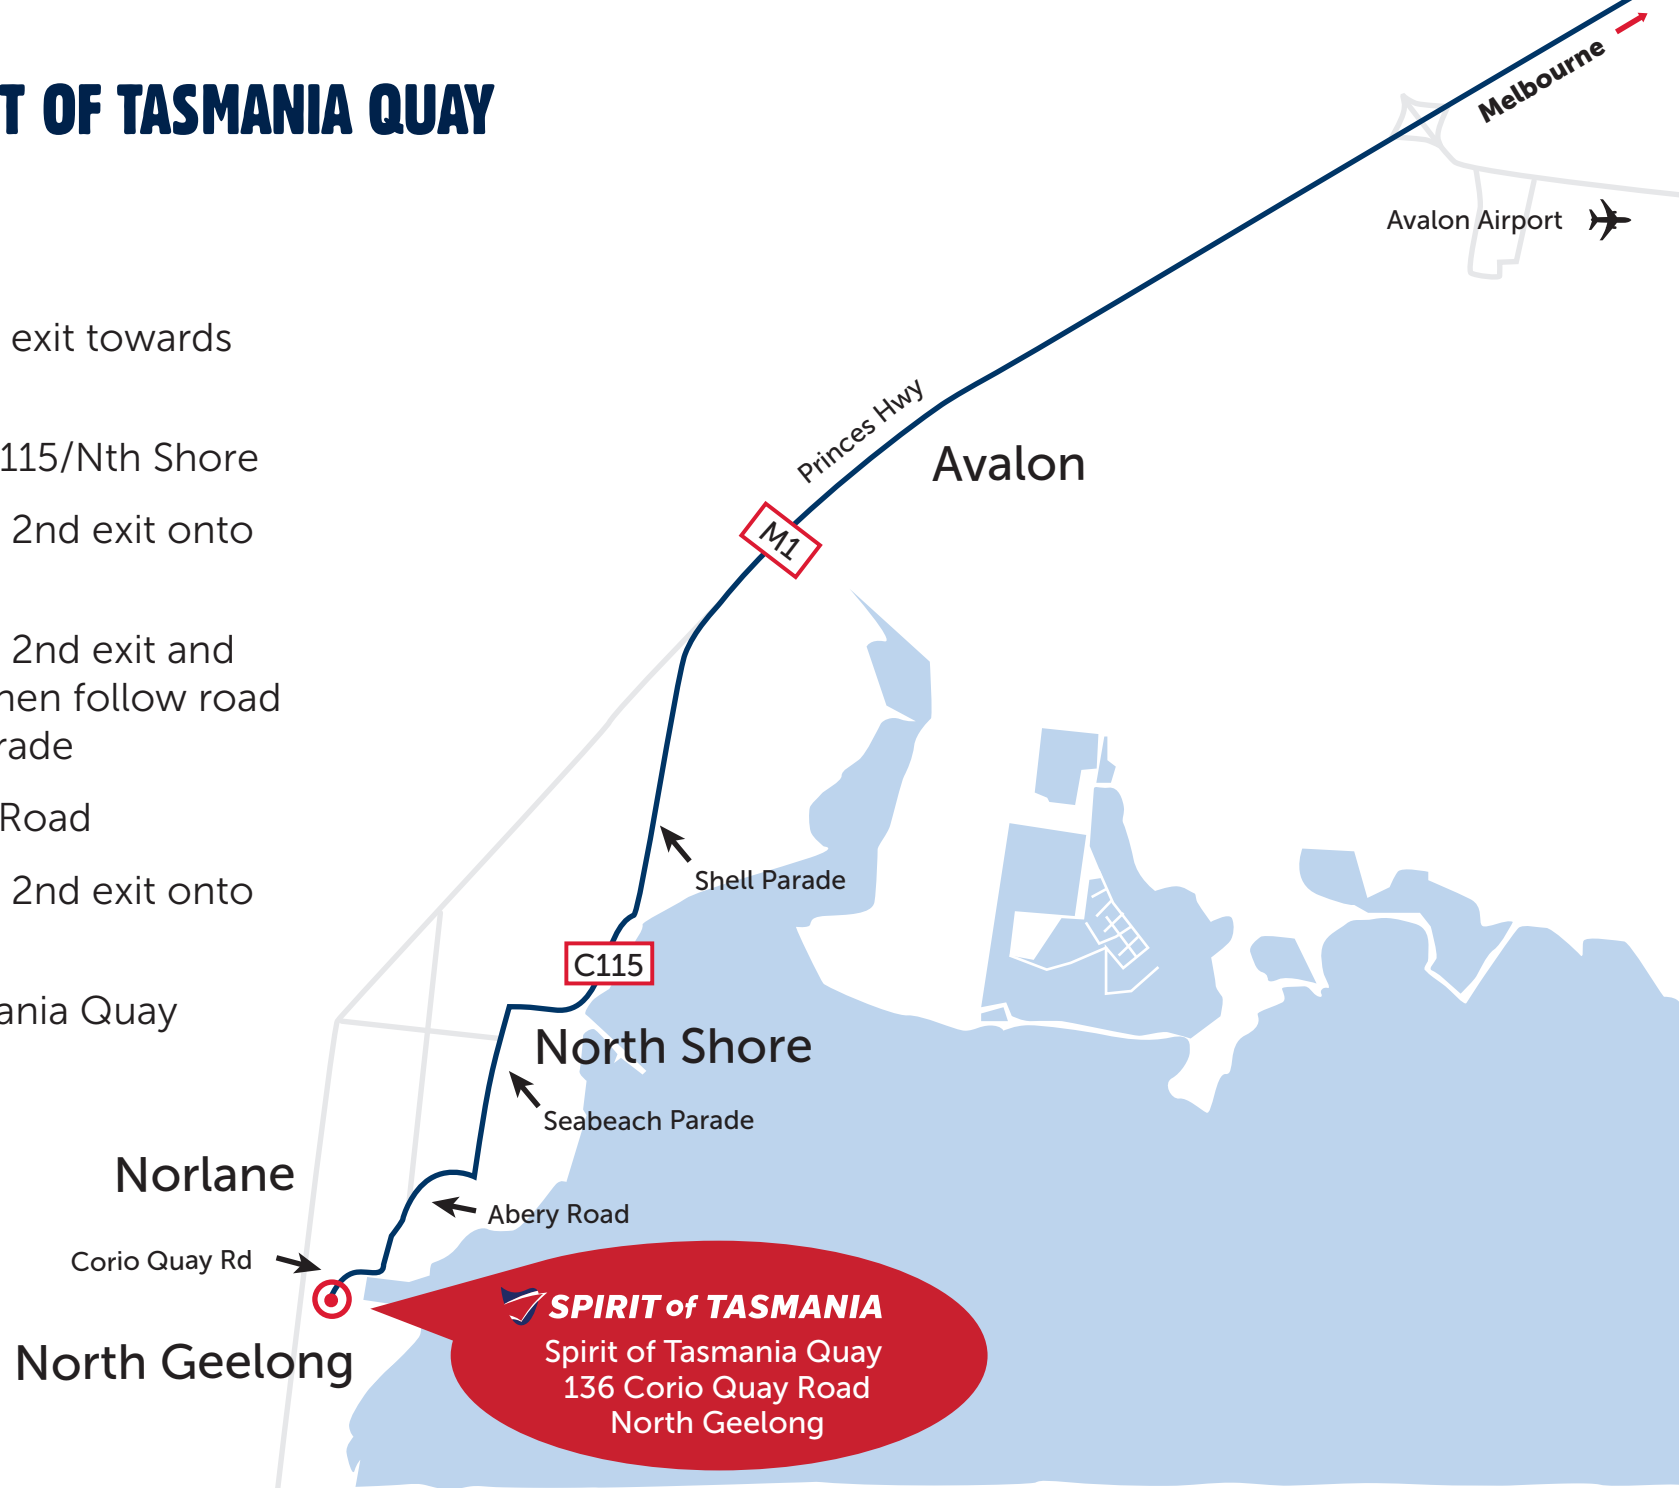

DIRECTIONS TO SPIRIT OF TASMANIA QUAY FROM MELBOURNE

Take State Route 30 to M1

Use the left lane to take the exit towards Shell Parade/C115

Keep left, follow signs for C115/Nth Shore

At the roundabout, take the 2nd exit onto Shell Parade/C115

At the roundabout, take the 2nd exit and stay on Shell Parade/C115 then follow road as it becomes Seabeach Parade

Continue Right onto Aberly Road

At the roundabout, take the 2nd exit onto Corio Quay Rd/C115

Turn left into Spirit of Tasmania Quay

DIRECTIONS FROM SPIRIT OF TASMANIA QUAY TO AVALON AIRPORT & MELBOURNE

Disembark Spirit of Tasmania and turn right onto Corio Quay Road

At the first roundabout, take the second exit (ahead) onto Aberly Road

Continue on as the road turns a slight left onto Seabeach Parade, and then again onto Shell Parade

At the second roundabout, take the second left (ahead) and continue on Shell Parade

At the third roundabout, take the first exit (left) and follow signage to Melbourne